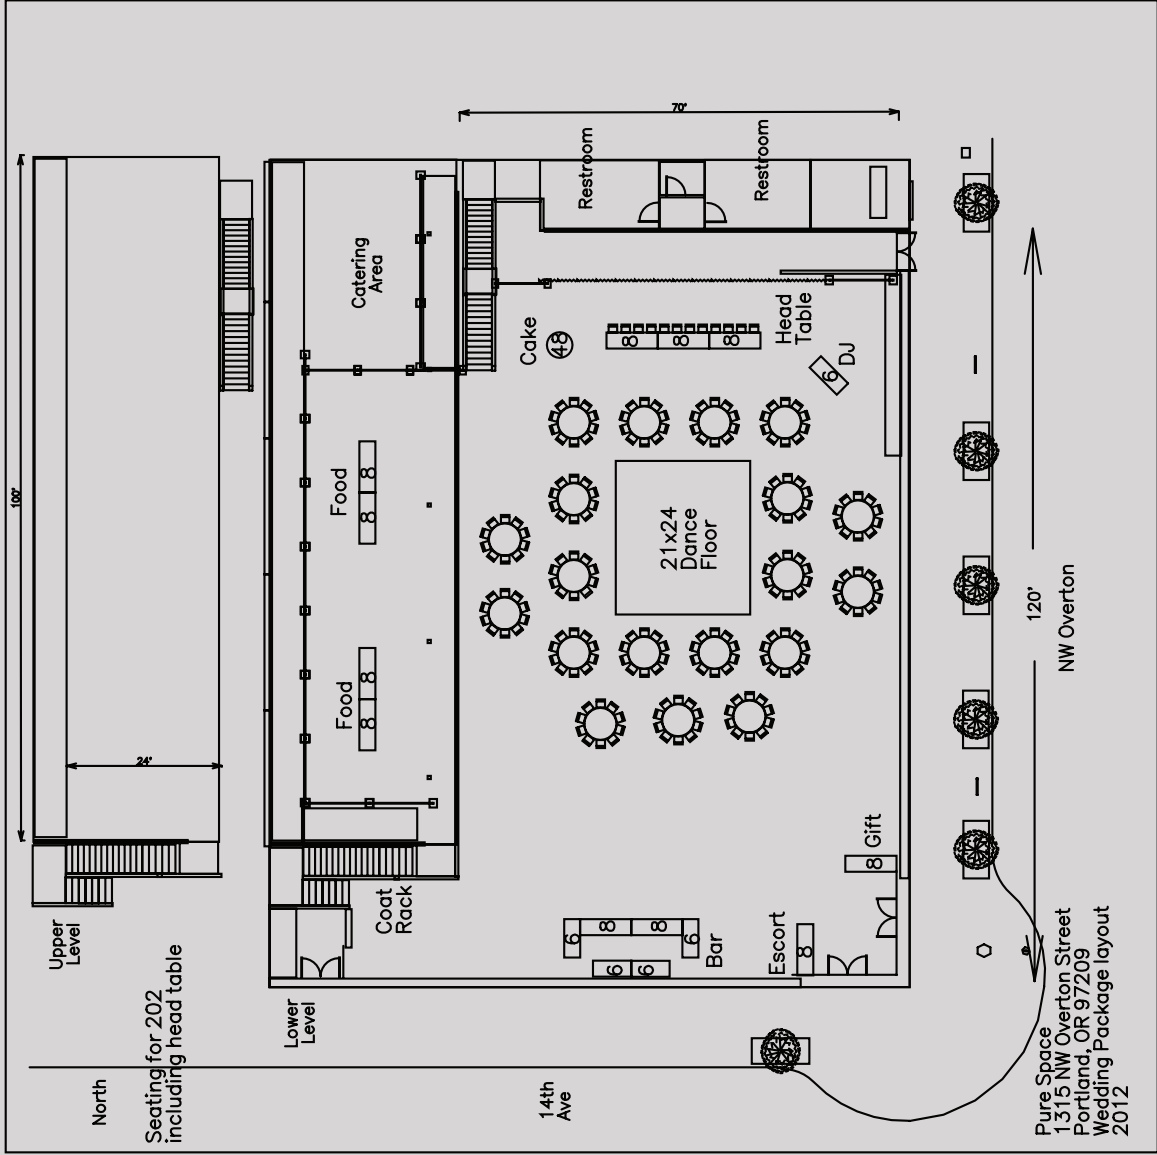

RECEPTION PACKAGE LAYOUT