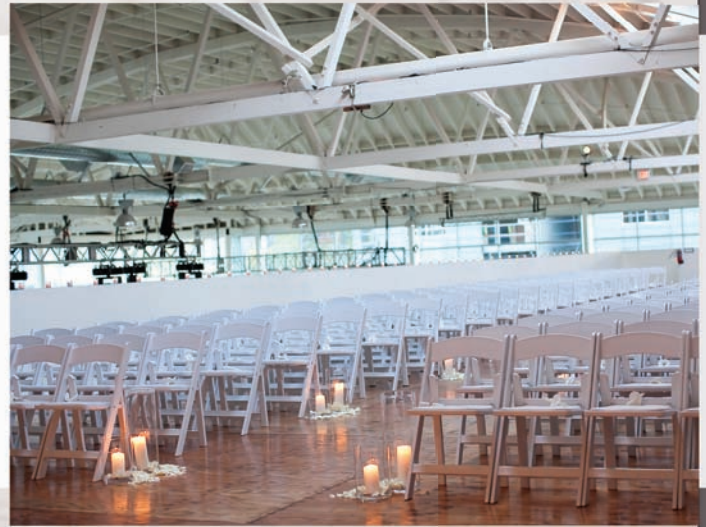

ceremonypackage

Overlooking the main floor, and featuring wood floors and natural light, is a loft-style ceremony setting that accommodates up to 200 guests.

FOR UP TO 200 GUESTS

Upper Mezzanine Venue Rental

White Folding Chairs

$1200.00

Additional ceremony options include White Chiffon Drape, Ambient & Accent Lighting, Ceremony Stage Riser, Aisle Runner, Floral & Décor Accents, etc.

Valid for 2012 Weddings ONLY. Blackout Dates: All Saturdays in December & 12/31/12.

pure
space

503.294.0412 | info@purespaceportland.com